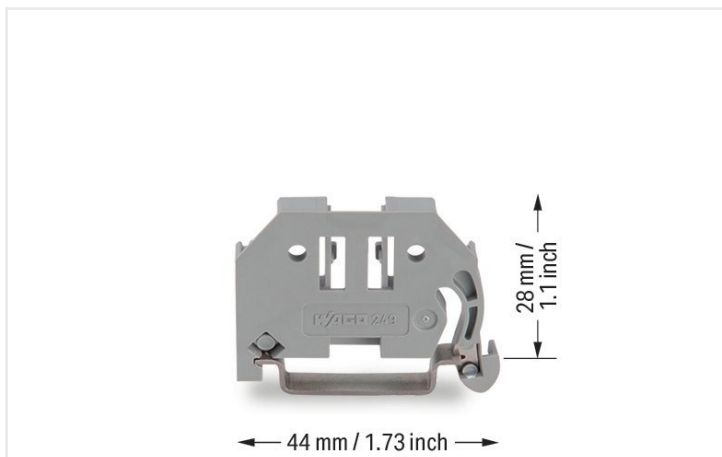

# |: 249-116

Screwless end stop; 6 mm wide; for DIN-rail 35 x 15 and 35 x 7.5; gray

<https://www.wago.com/249-116>

: ■ gray

#### Tool free!

A tool-free design allows rail-mount terminal blocks to be safely and economically secured against any movement on all DIN-35 rails per DIN EN 60715 (35 x 7.5 mm; 35 x 15 mm).

## Physical data

Width	6 mm / 0.236 inches
Height	44 mm / 1.732 inches
Depth	35 mm / 1.378 inches
Depth from upper-edge of DIN-rail	28 mm / 1.102 inches